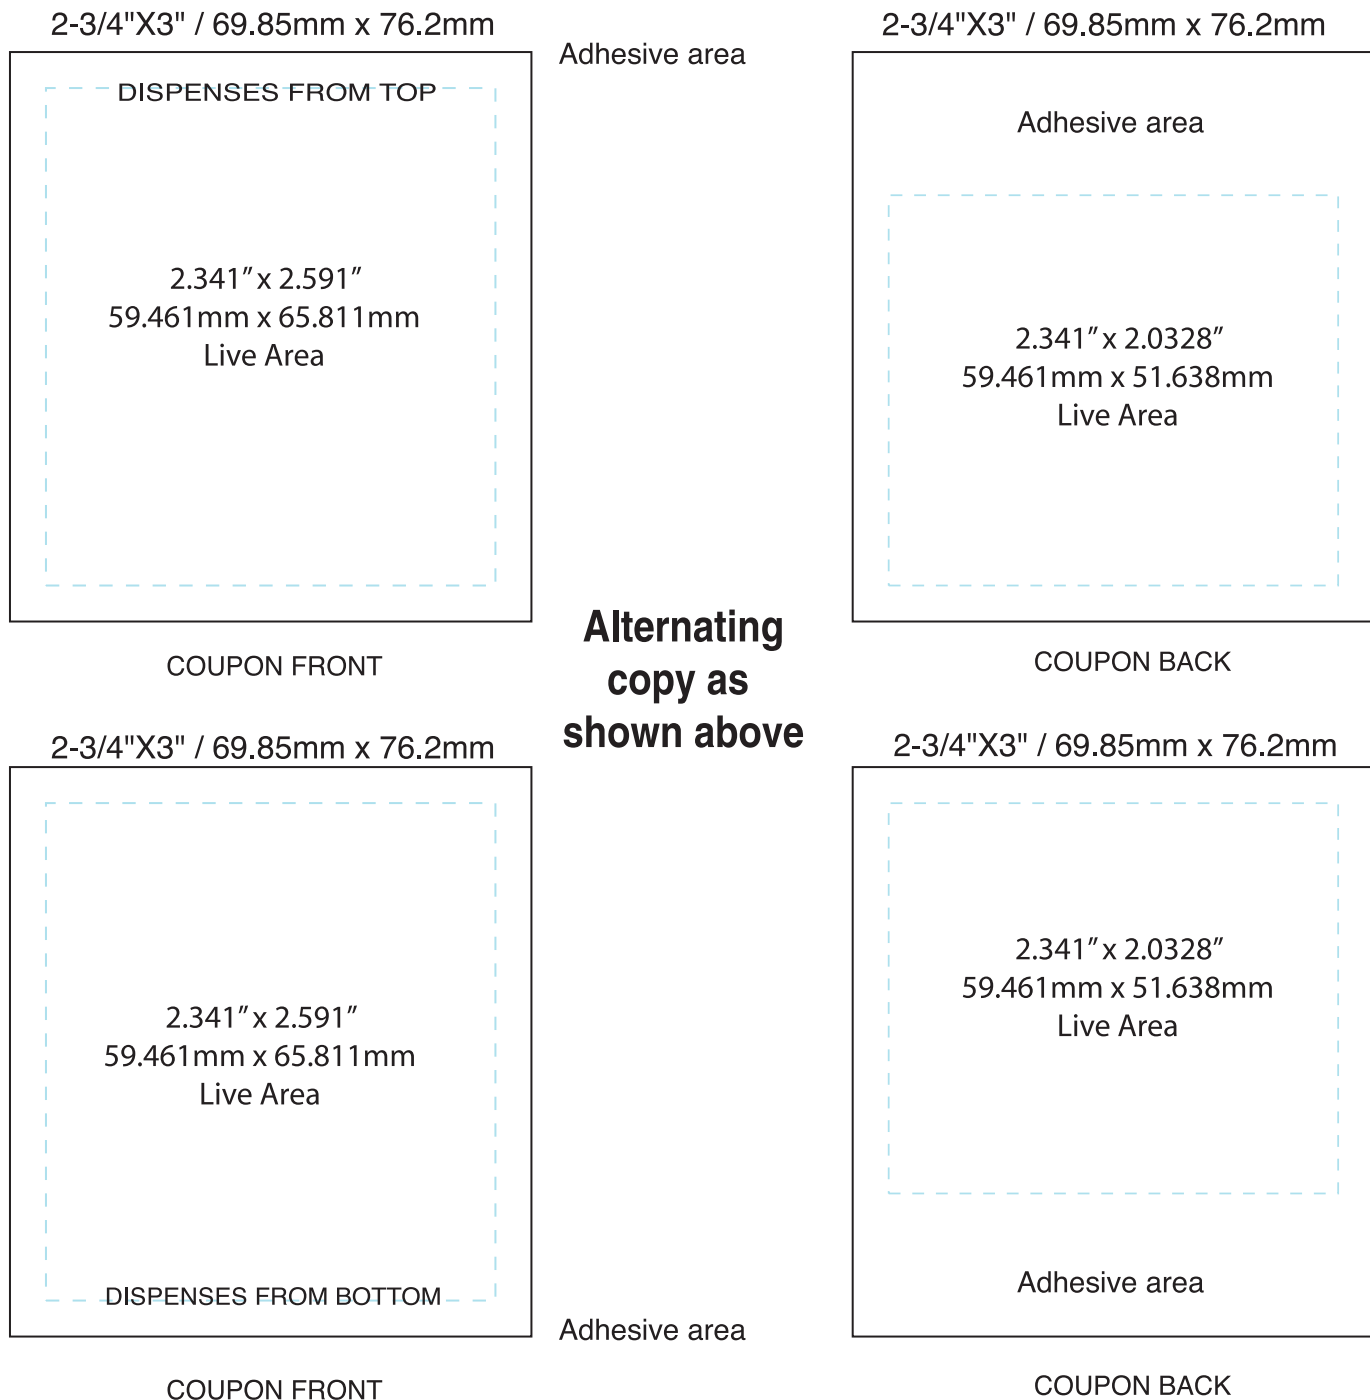

## COUPON SPECIFICATION

**TRIM SIZE:**  
**2-3/4" x 3" :: 69.85mm x 76.2mm**

Because the Adhesive edge alternates between the top and the bottom of the sheet and the visible portion of the sheet alternates accordingly, it is necessary to create 2 sets of Artwork for the Coupon / Rebate / Message Sheet as follows:

LM - 2/27/09

**PLEASE NOTE:** printing on back side of coupon limited to 1 color  
**NEED HELP?** Please call 1-877-837-7210 or email us at [info@terraboost.com](mailto:info@terraboost.com)